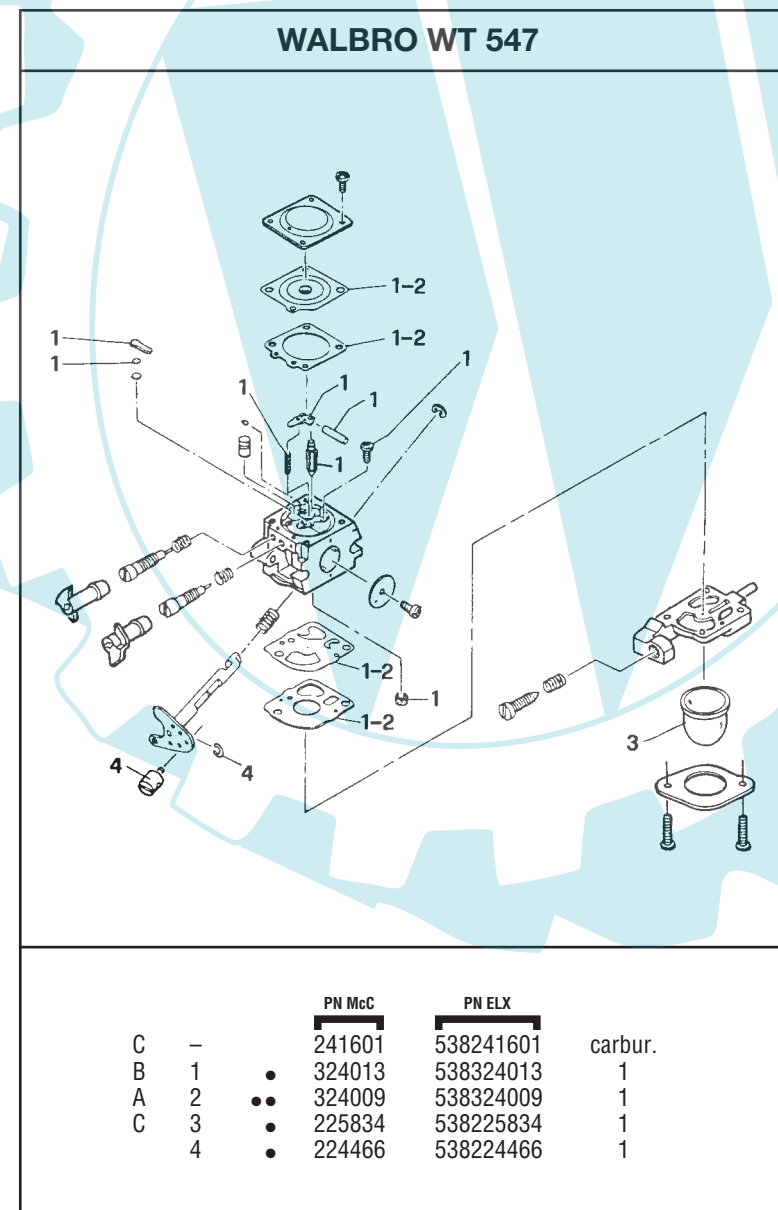

McCULLOCH®

PARTNER Poulan®

ILLUSTRATED PARTS LIST

CABRIO 251 - 261
EUROMAC D250
PARTNER B251 - B261
POULAN SBL 251

SERIAL NUMBER PREFIX 02

April 2002

FIGURE 3

FIGURE 4